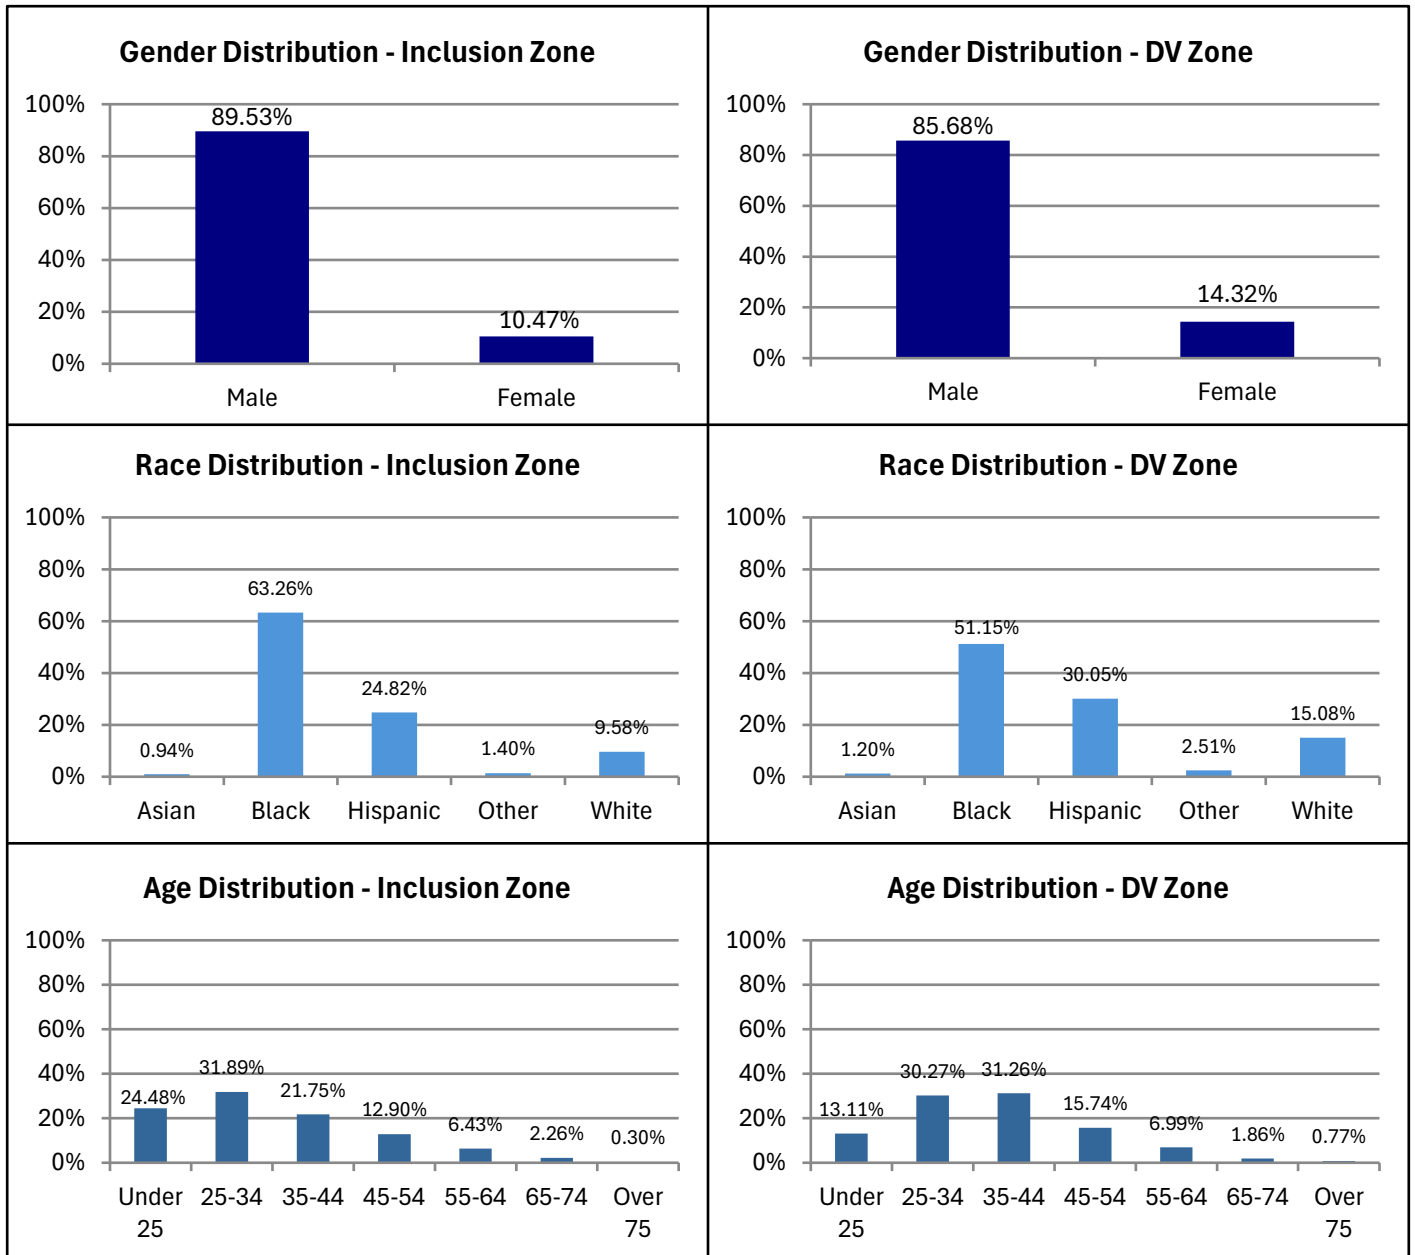

Weekly Report

Electronic Monitoring Population Demographics 5/15/2026

Curfew or 24/7 (Inclusion Zone) Only population:	2,091
DV Exclusion Zone Only population:	657
Cases with both Inclusion and Exclusion Zone Supervision*	258

Curfew or 24/7 (Inclusion Zone)

DV Exclusion Zone

* 258 individuals are monitored with Inclusion and Exclusion Zone supervision. These individuals are reflected in both sets of graphs.