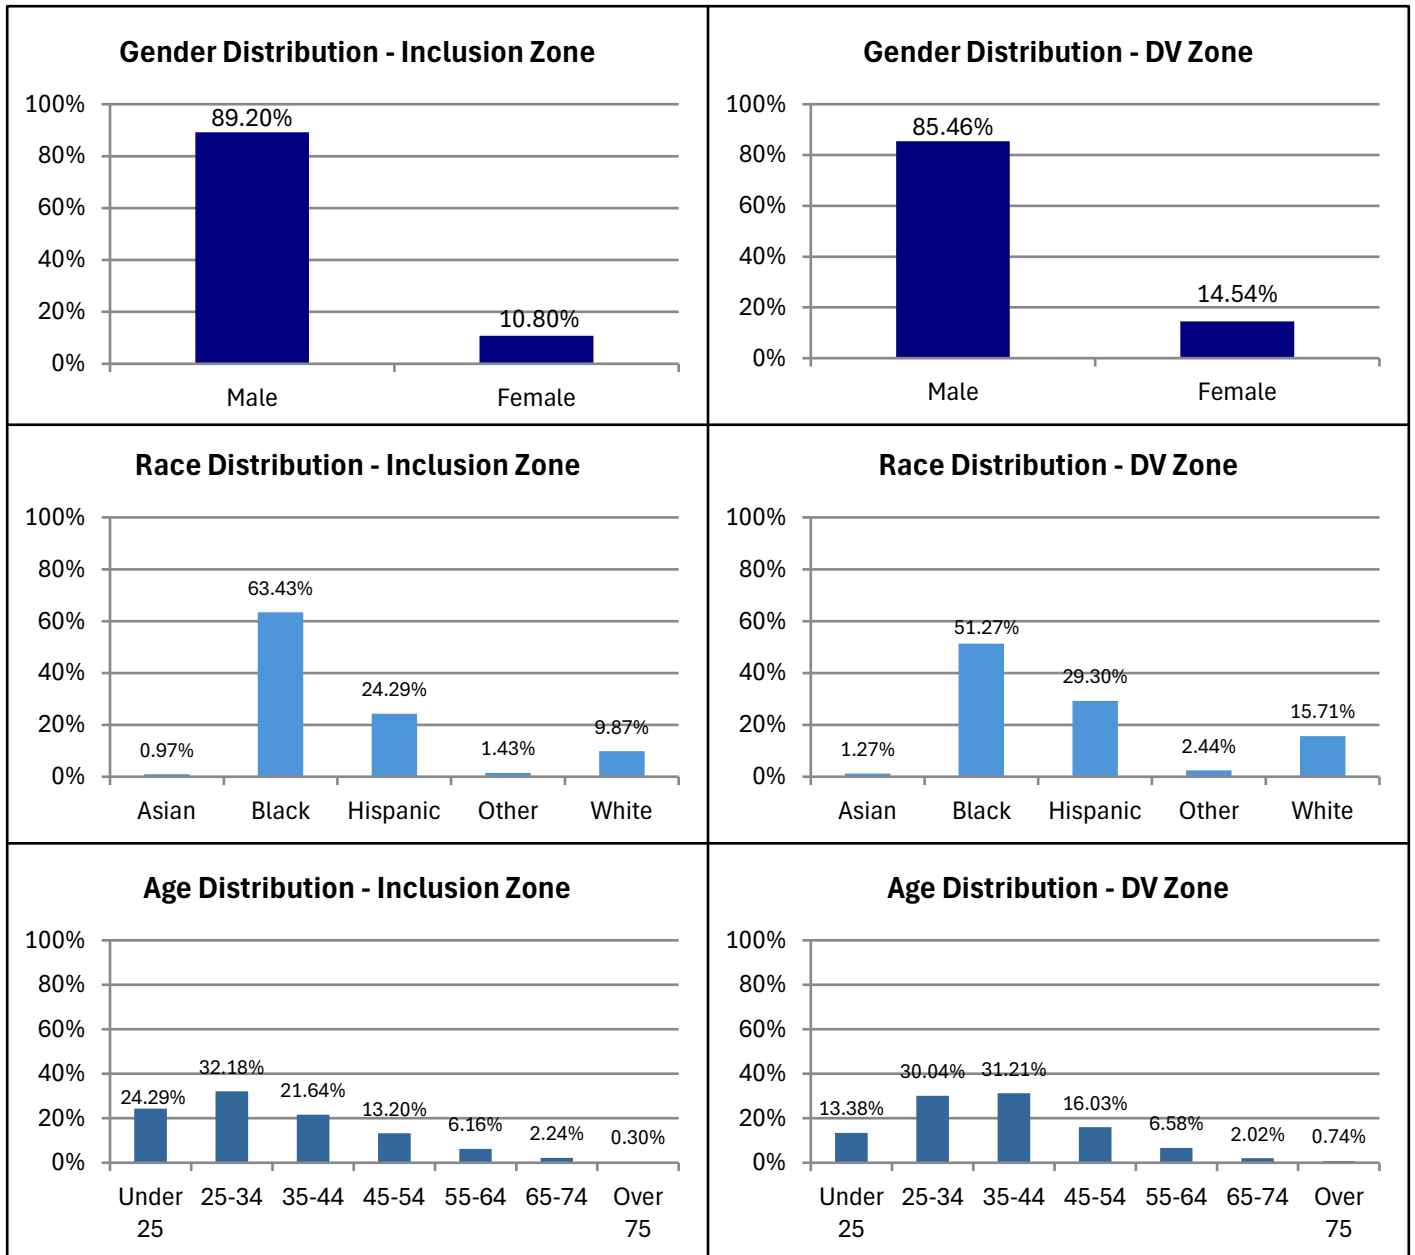

Weekly Report

Electronic Monitoring Population Demographics 5/8/2026

Curfew or 24/7 (Inclusion Zone) Only population:	2,101
DV Exclusion Zone Only population:	672
Cases with both Inclusion and Exclusion Zone Supervision*	270

Curfew or 24/7 (Inclusion Zone)

DV Exclusion Zone

* 270 individuals are monitored with Inclusion and Exclusion Zone supervision. These individuals are reflected in both sets of graphs.