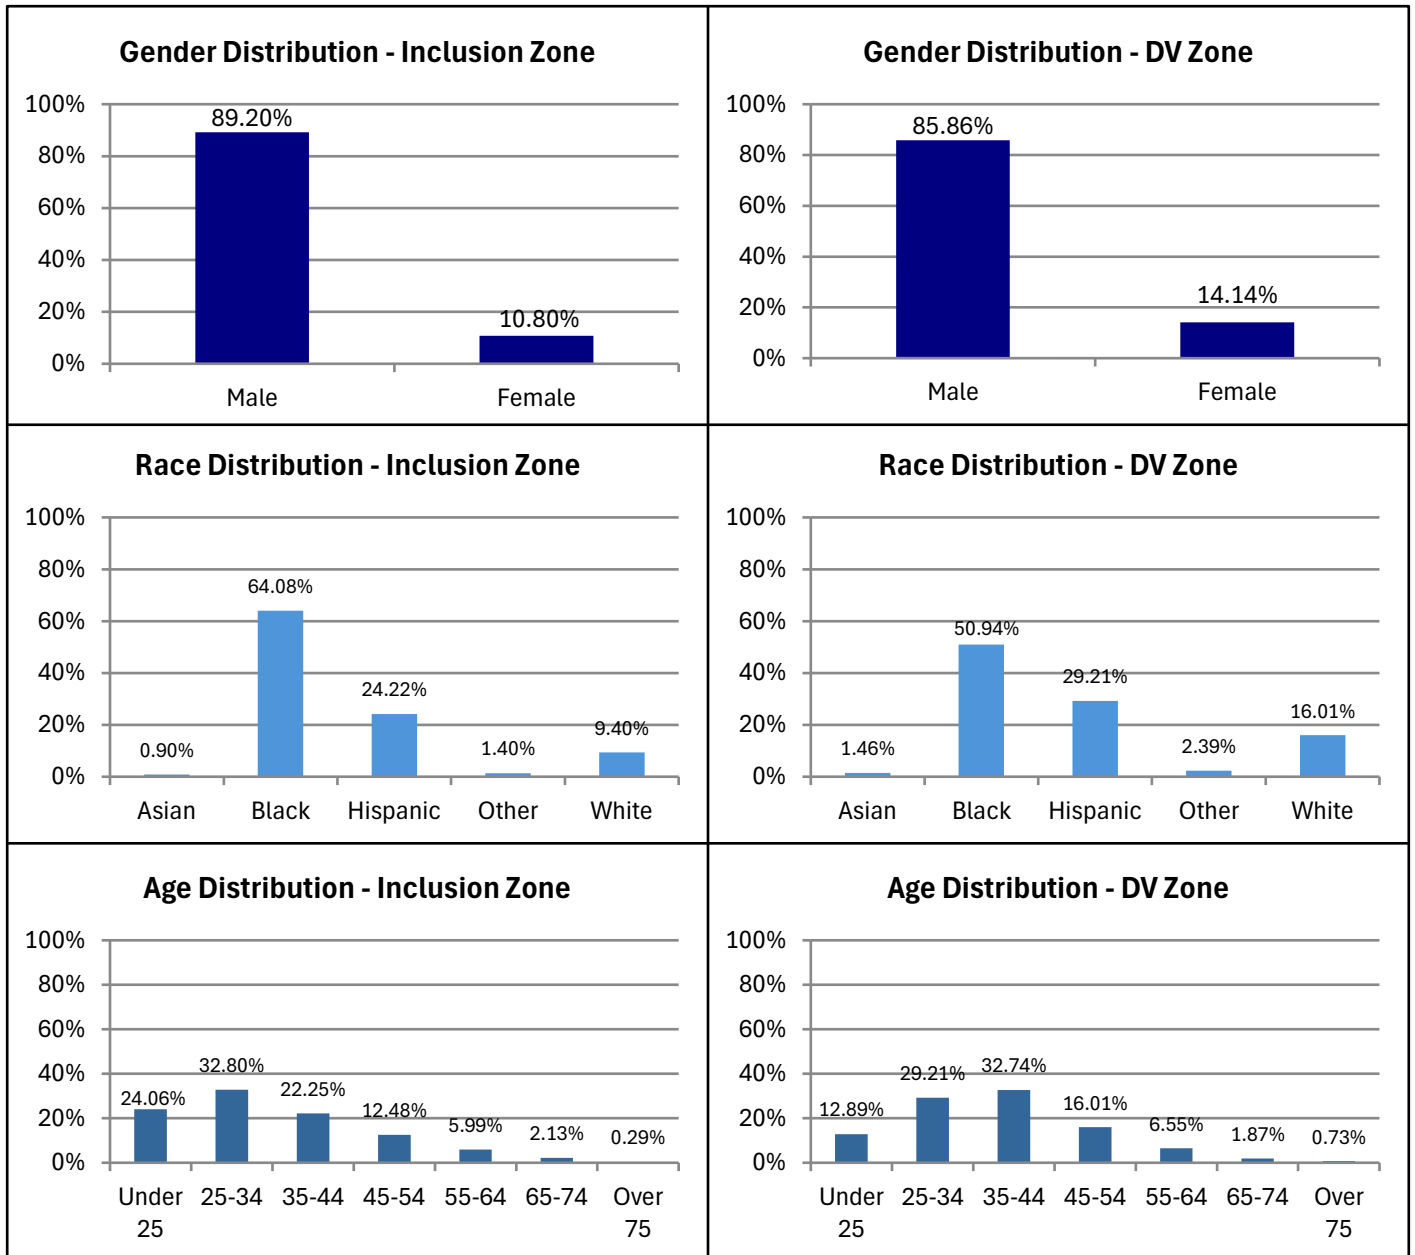

Weekly Report

Electronic Monitoring Population Demographics 4/24/2026

Curfew or 24/7 (Inclusion Zone) Only population:	2,171
DV Exclusion Zone Only population:	697
Cases with both Inclusion and Exclusion Zone Supervision*	265

Curfew or 24/7 (Inclusion Zone)

DV Exclusion Zone

* 265 individuals are monitored with Inclusion and Exclusion Zone supervision. These individuals are reflected in both sets of graphs.