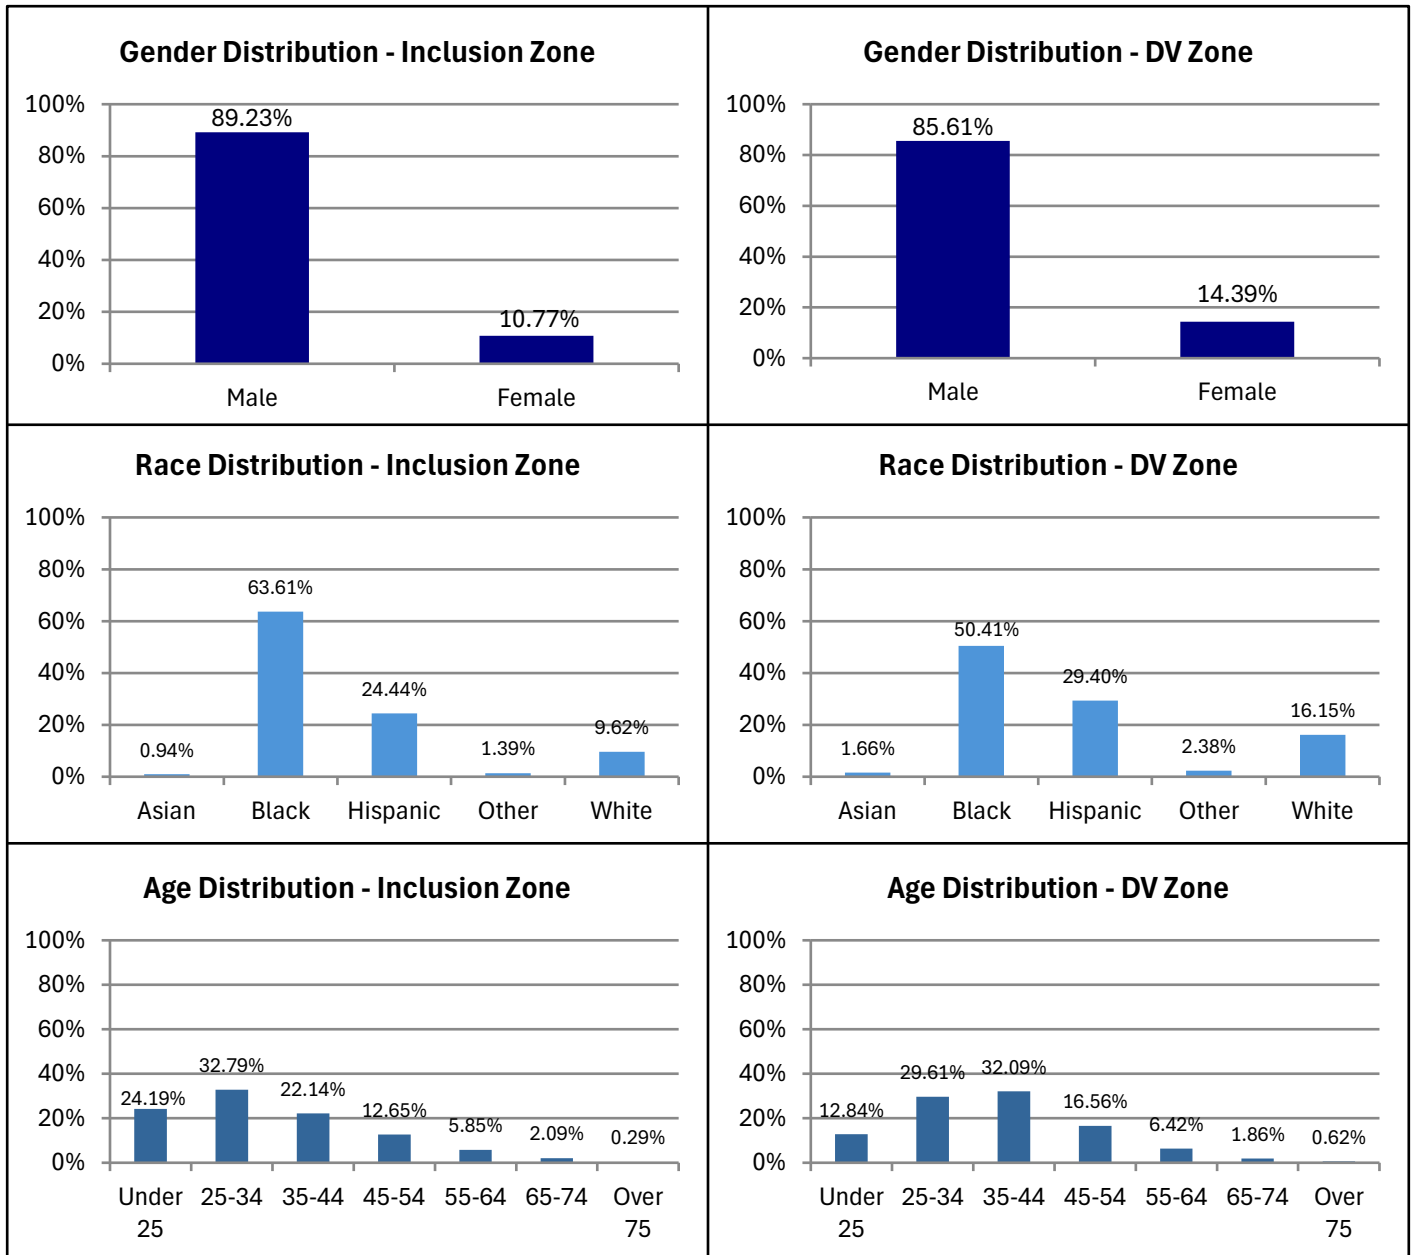

## Electronic Monitoring Population Demographics 4/17/2026

Curfew or 24/7 (Inclusion Zone) Only population:	2,178
DV Exclusion Zone Only population:	701
Cases with both Inclusion and Exclusion Zone Supervision*	265

### Curfew or 24/7 (Inclusion Zone)

### DV Exclusion Zone

\* 265 individuals are monitored with Inclusion and Exclusion Zone supervision. These individuals are reflected in both sets of graphs.