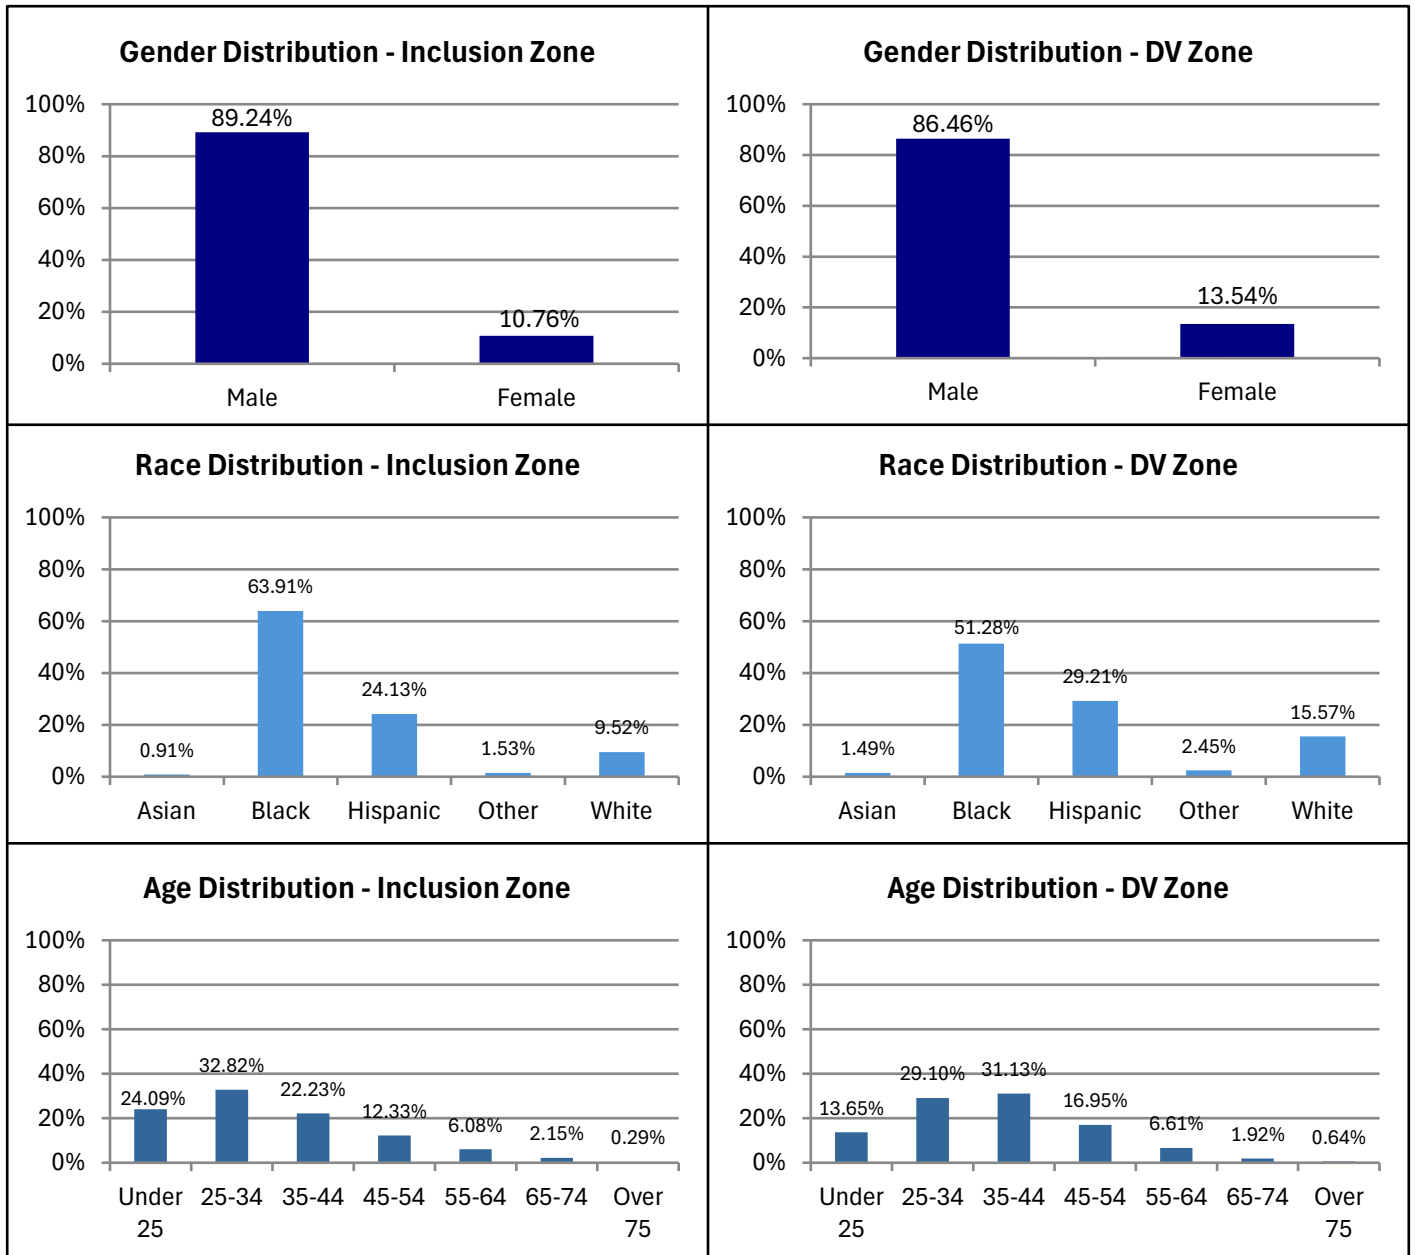

Weekly Report

Electronic Monitoring Population Demographics 4/10/2026

Curfew or 24/7 (Inclusion Zone) Only population:	2,169
DV Exclusion Zone Only population:	691
Cases with both Inclusion and Exclusion Zone Supervision*	247

Curfew or 24/7 (Inclusion Zone)

DV Exclusion Zone

* 247 individuals are monitored with Inclusion and Exclusion Zone supervision. These individuals are reflected in both sets of graphs.