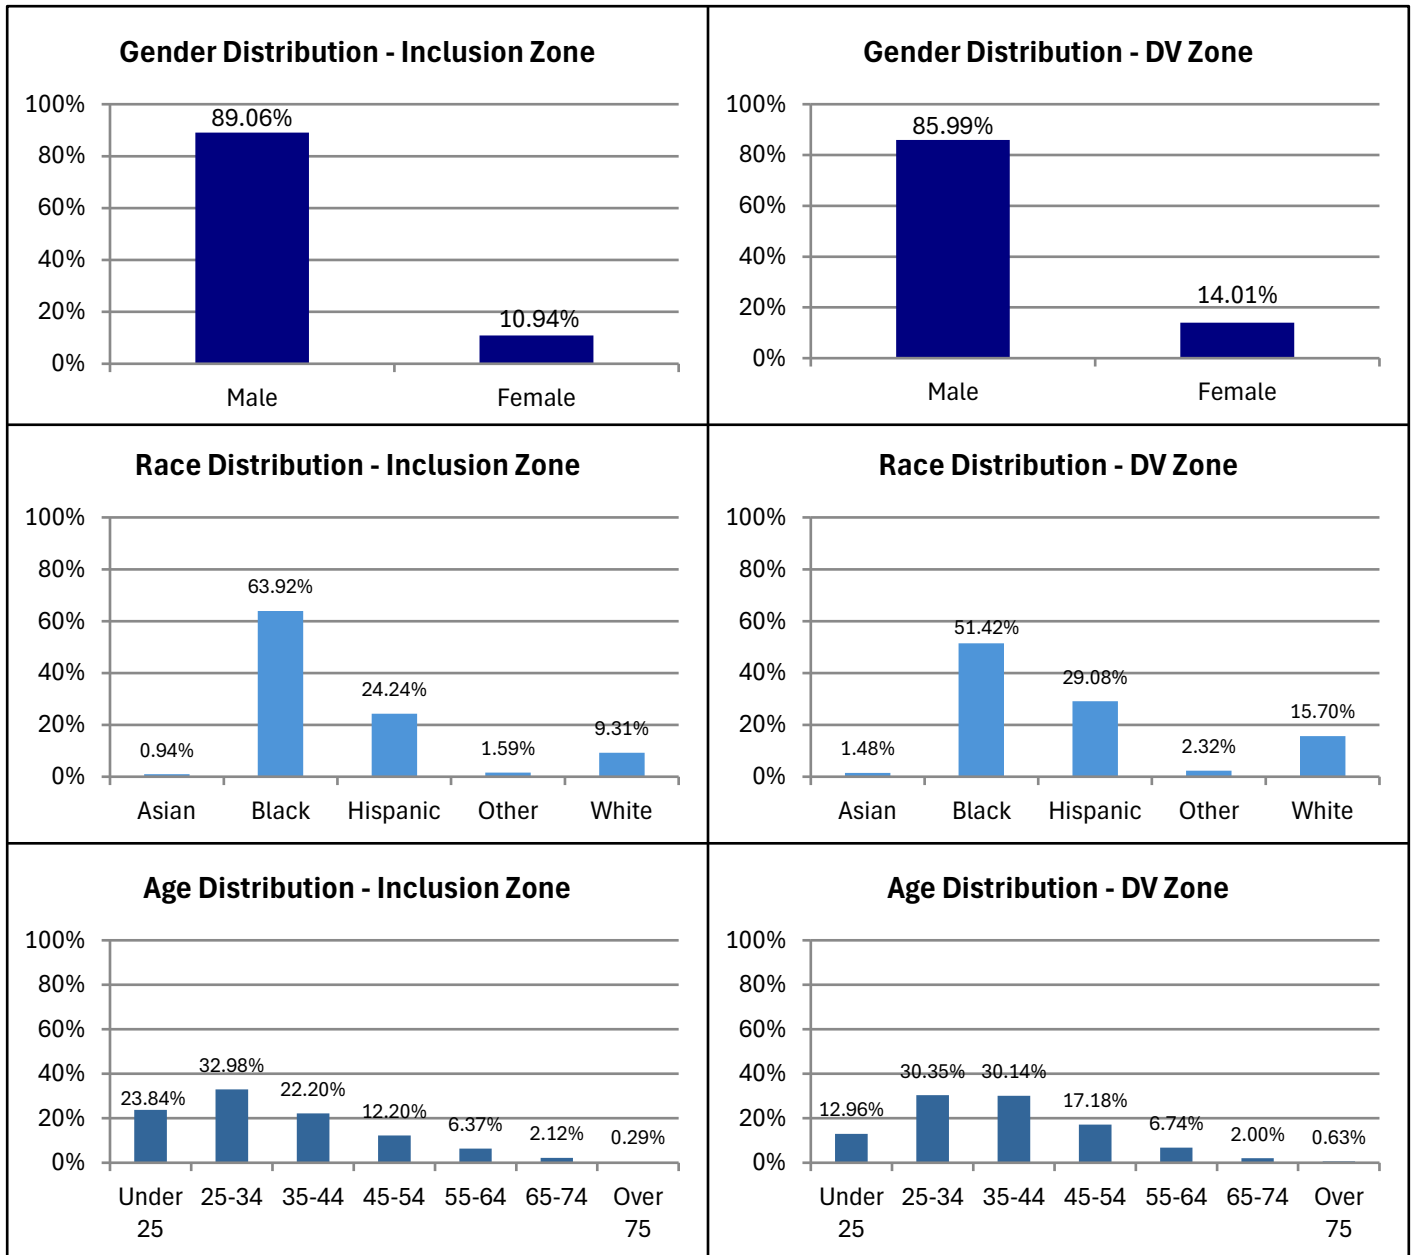

## Electronic Monitoring Population Demographics 4/3/2026

Curfew or 24/7 (Inclusion Zone) Only population:	2,205
DV Exclusion Zone Only population:	704
Cases with both Inclusion and Exclusion Zone Supervision*	245

### Curfew or 24/7 (Inclusion Zone)

### DV Exclusion Zone

\* 245 individuals are monitored with Inclusion and Exclusion Zone supervision. These individuals are reflected in both sets of graphs.