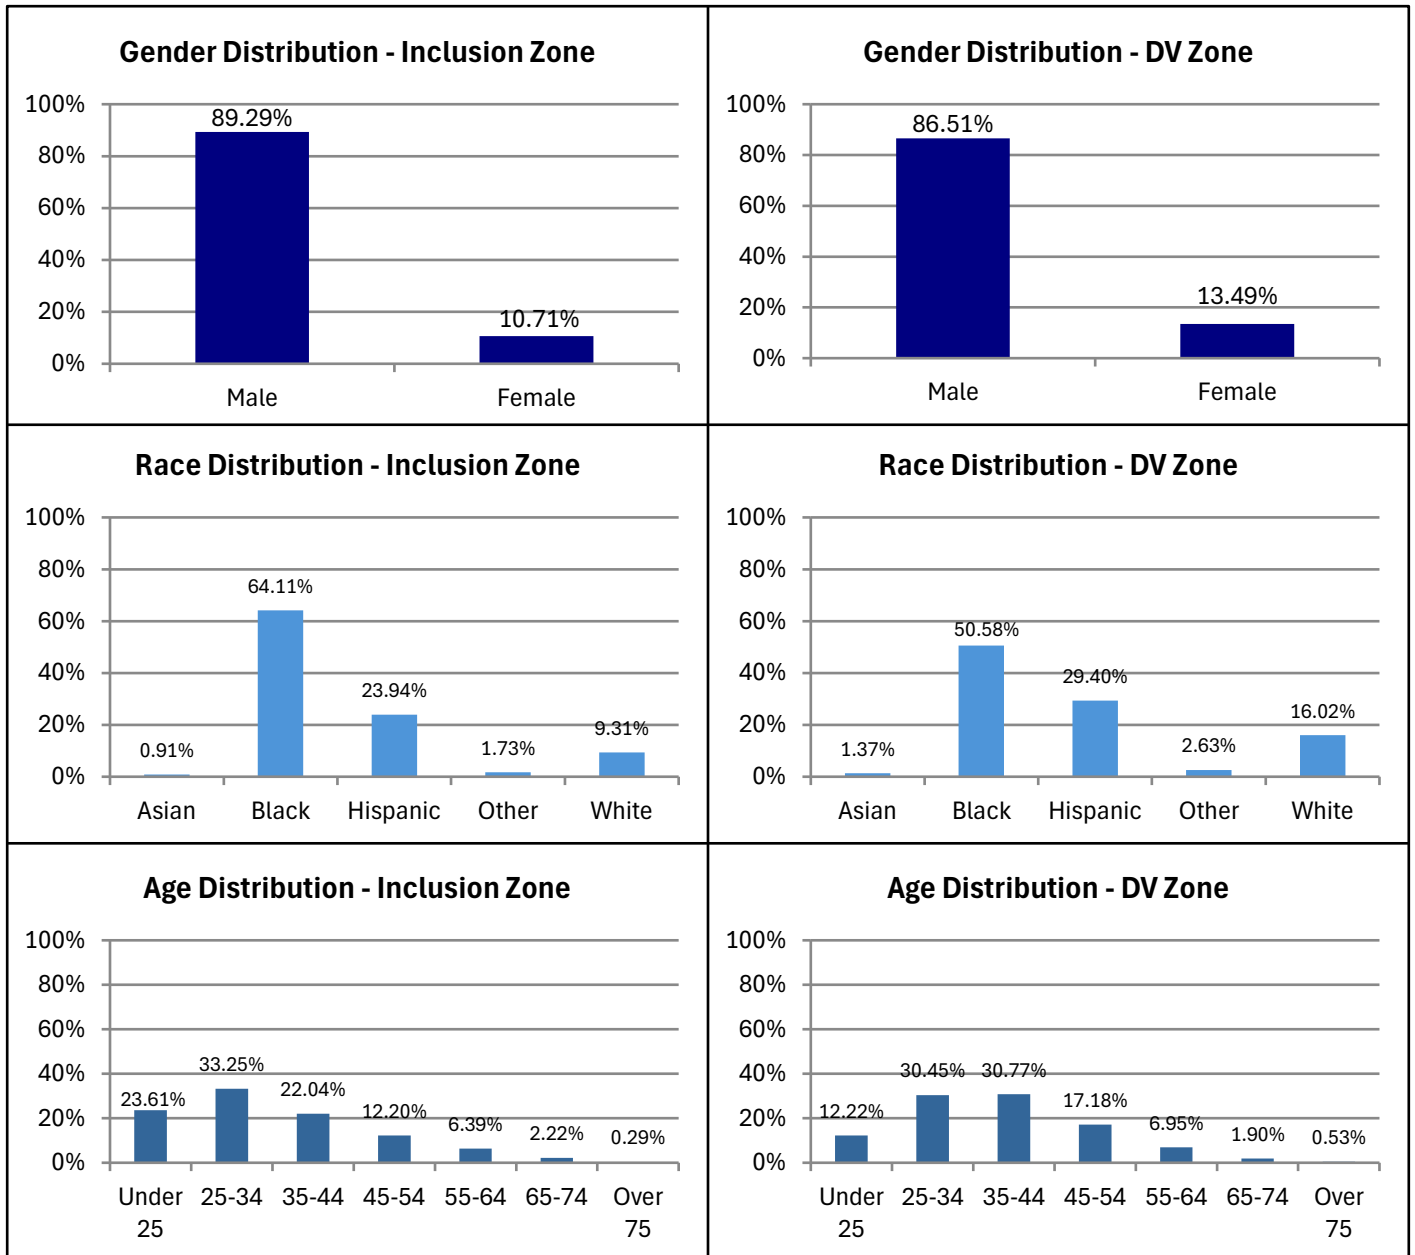

## Electronic Monitoring Population Demographics 3/27/2026

|   |       |
|---|-------|
| Curfew or 24/7 (Inclusion Zone) Only population:          | 2,185 |
| DV Exclusion Zone Only population:                        | 707   |
| Cases with both Inclusion and Exclusion Zone Supervision* | 242   |

### Curfew or 24/7 (Inclusion Zone)

### DV Exclusion Zone

\* 242 individuals are monitored with Inclusion and Exclusion Zone supervision. These individuals are reflected in both sets of graphs.